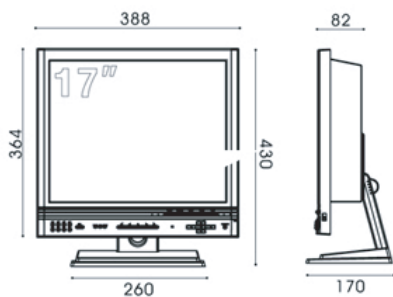

OMDR-1016M/1016MU (16CH Digital Video Recorder)

Dimension

units: mm

9/16CH BNC type

9/16CH UTP type

Interface

Record/Search/Playback

- High image quality & compression by MPEG4
- Real time surveillance
- 1CH Audio record
- Search mode by date, hour, cameras
- Motion detection
- Watermark for data protection

Network

- Transfer rate : LAN 10/100 (Ethernet)
- Remote control : Remote Pan / Tilt / Zoom / Focus / Iris Control / Program Pre-set
- Dynamic IP Address supports
- Remote controlled playback & backup

Features

- Remote control system
- Multi-functional record, playback & network
- USB & network back-up
- Emergency alarm
- Alarm for hardware error & video loss
- O/S : Embedded

O/S	Embedded	
Compression	MPEG-4	
Video Input	16CH	
Display	NTSC	480fps
	PAL	400fps
Recording Frame Rate	NTSC	120fps (360*240)
	PAL	100fps (360*288)
Resolution	NTSC	720*480
	PAL	720*576
Record Mode	Manual /Sensor /Motion detection	
Compression size	2~3KB (360*240)	
Audio Output	1RCA / 4RCA	
	1RCA	
Pan/Tilt/Zoom	RS485, 422	
HDD	1HDD	
Back-Ups	USB2.0, Network	
Triplex	Record, Playback and Network	
Communication	TCP/IP(LAN 10/100 Base Ethernet)	
System Control	Remote controller	
Temp.	0℃ ~ 50℃	
Power	DC12V, 5A 50~60Hz	
Consumption	300W(Approximately)	