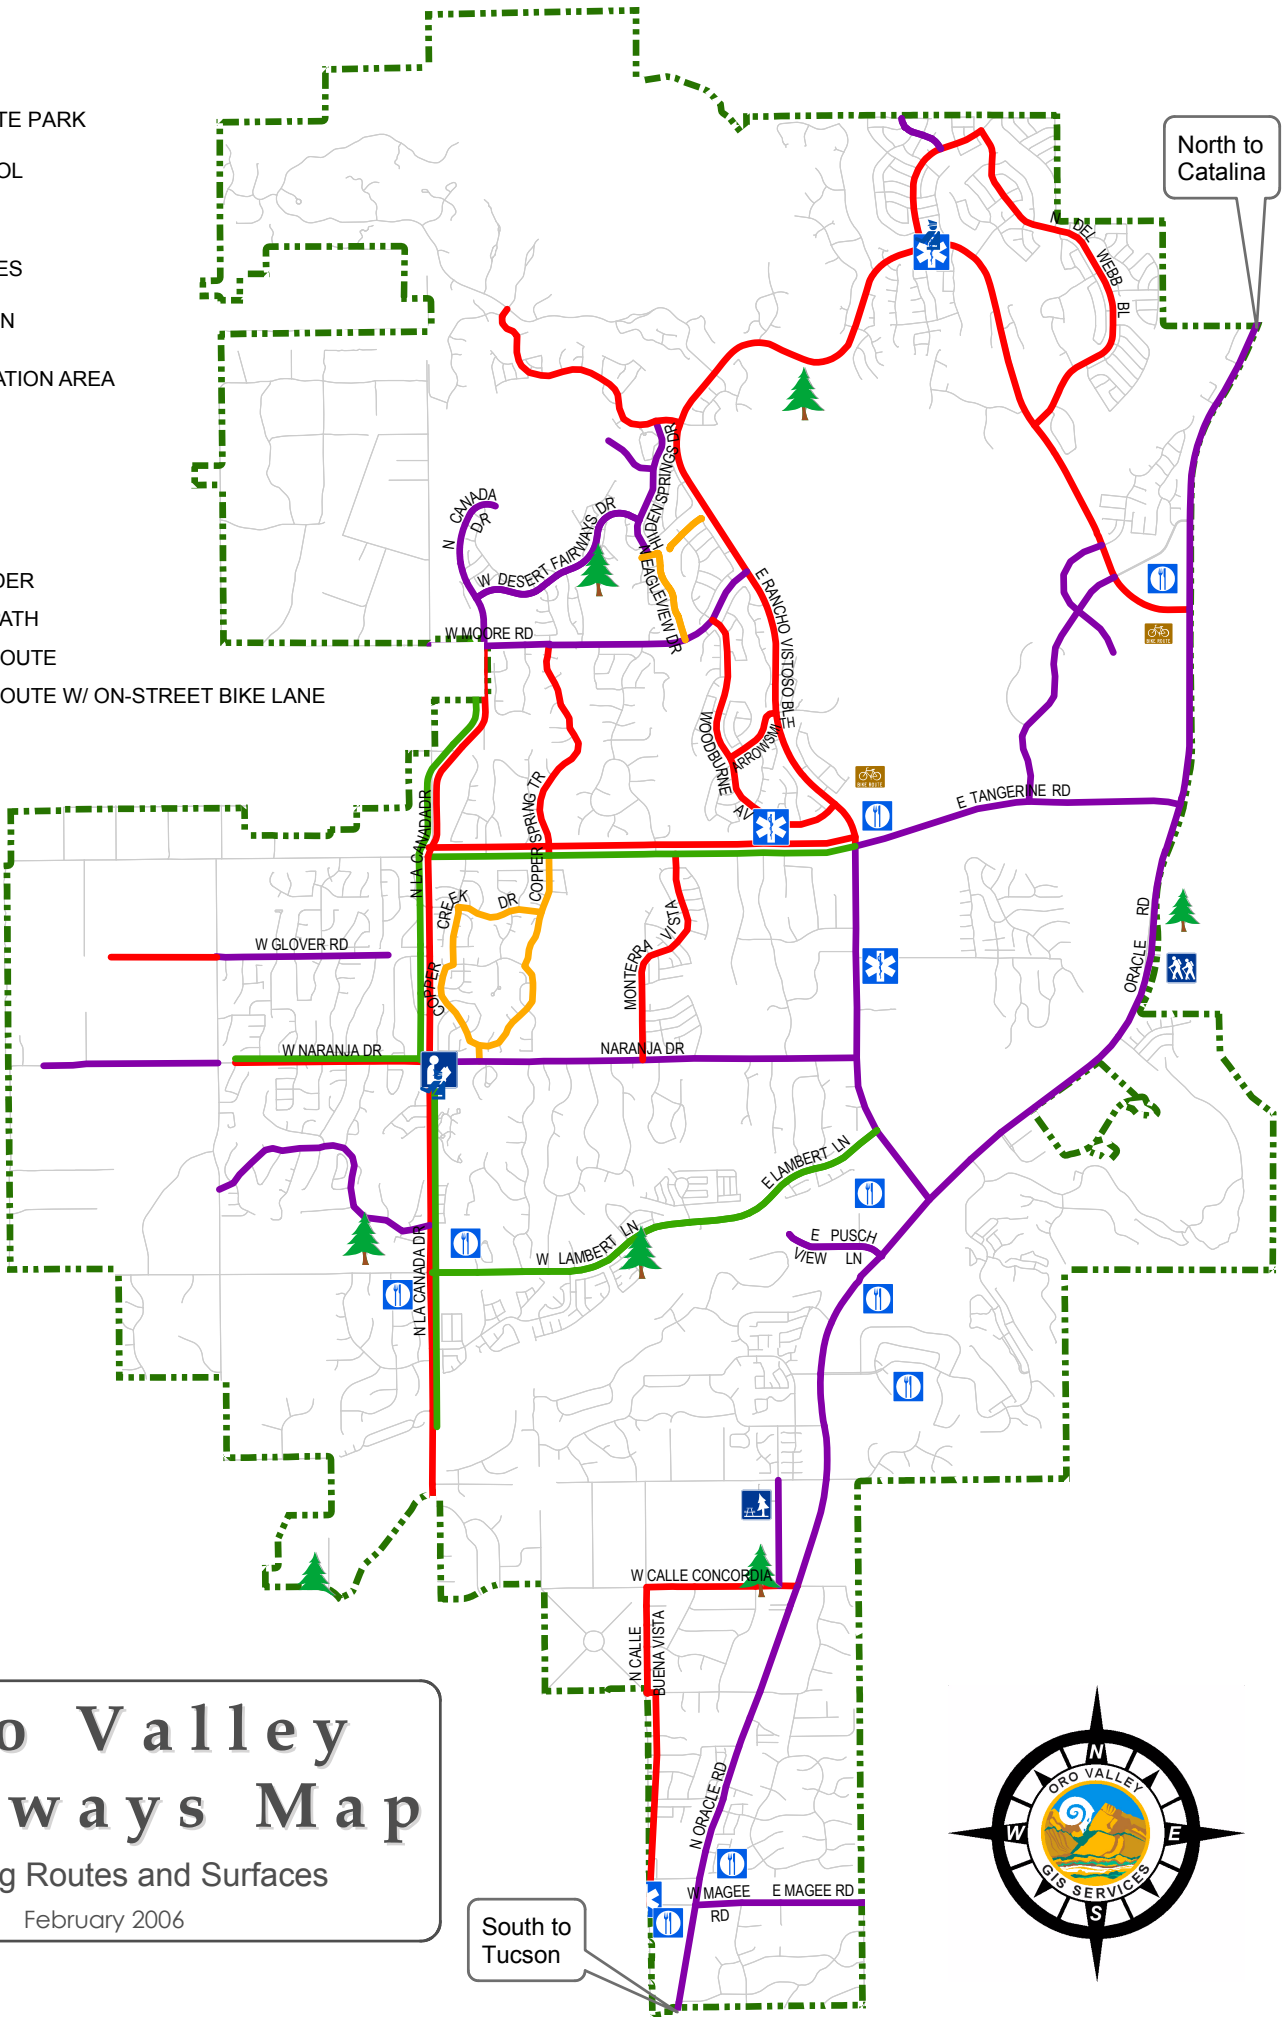

-  CATALINA STATE PARK
-  SWIMMING POOL
-  BIKE SHOP
-  FOOD SERVICES
-  POLICE STATION
-  PARK - RECREATION AREA
-  FIRE STATION
-  LIBRARY

**Bike Path Type**

-  PAVED SHOULDER
-  SHARED USE PATH
-  SIGNED BIKE ROUTE
-  SIGNED BIKE ROUTE W/ ON-STREET BIKE LANE

North to Catalina

**Oro Valley  
Bikeways Map**  
Existing Routes and Surfaces  
February 2006

South to Tucson